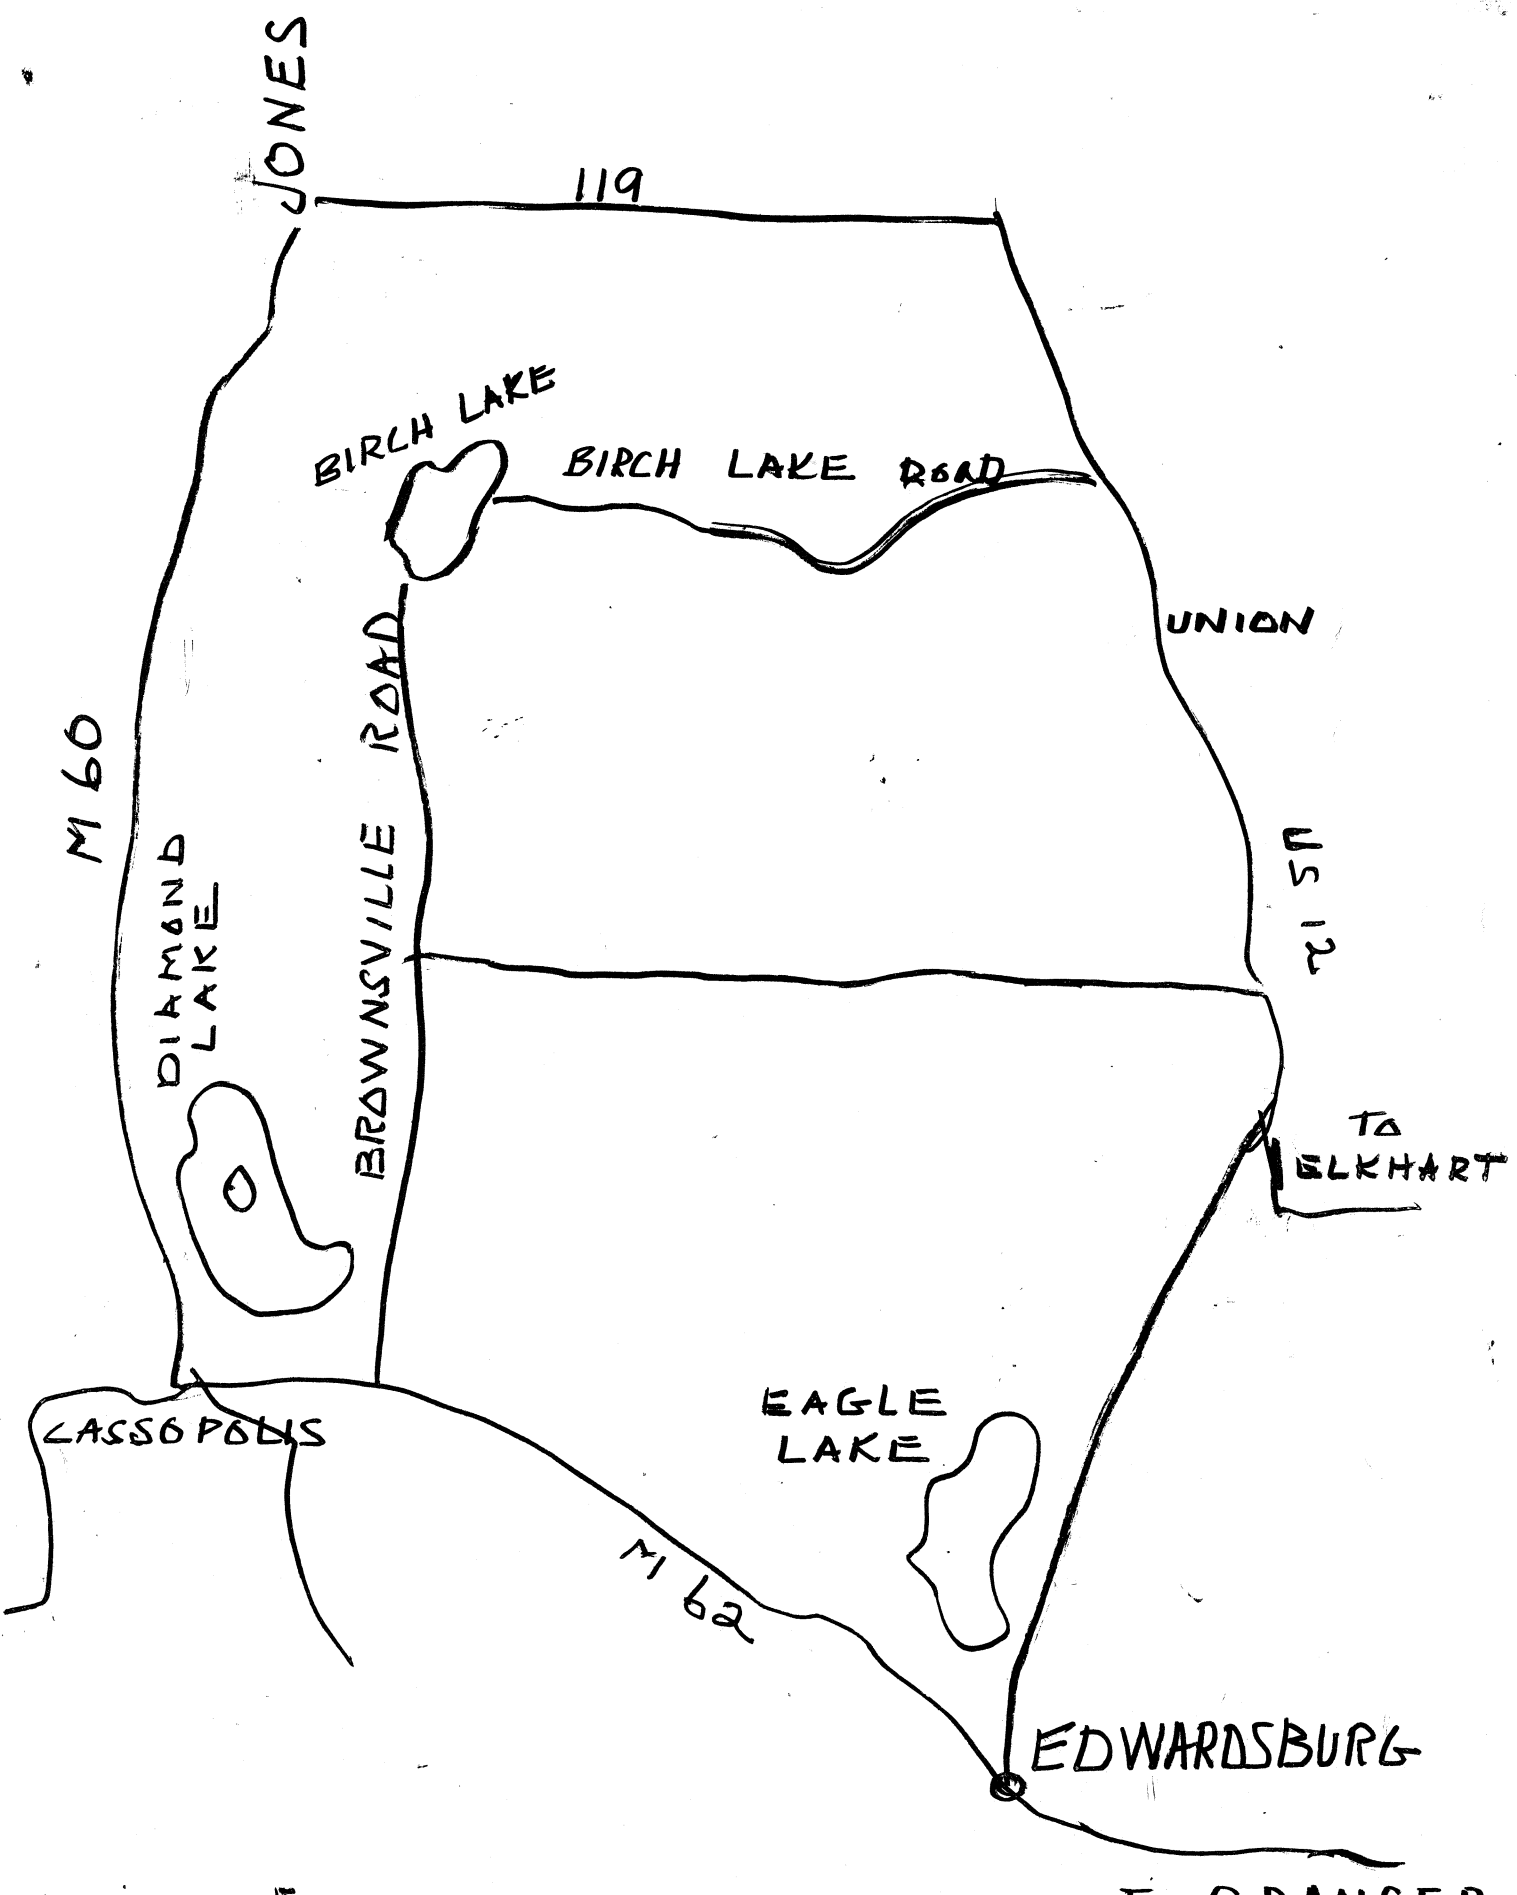

1966

MAP OF BIRCH LAKE WANDALIA, MICHIGAN

- 1
- 2
- 3
- 4
- 5
- 6
- 7
- 8
- 9
- 10
- 11
- 12
- 13
- 14
- 15
- 16
- 17
- 18

SOUTH SIDE

COTTAGE NUMBER

00 Bratcher, Dale and Doris
1140 E. Bronson
So. Bend, Ind. 289-4958