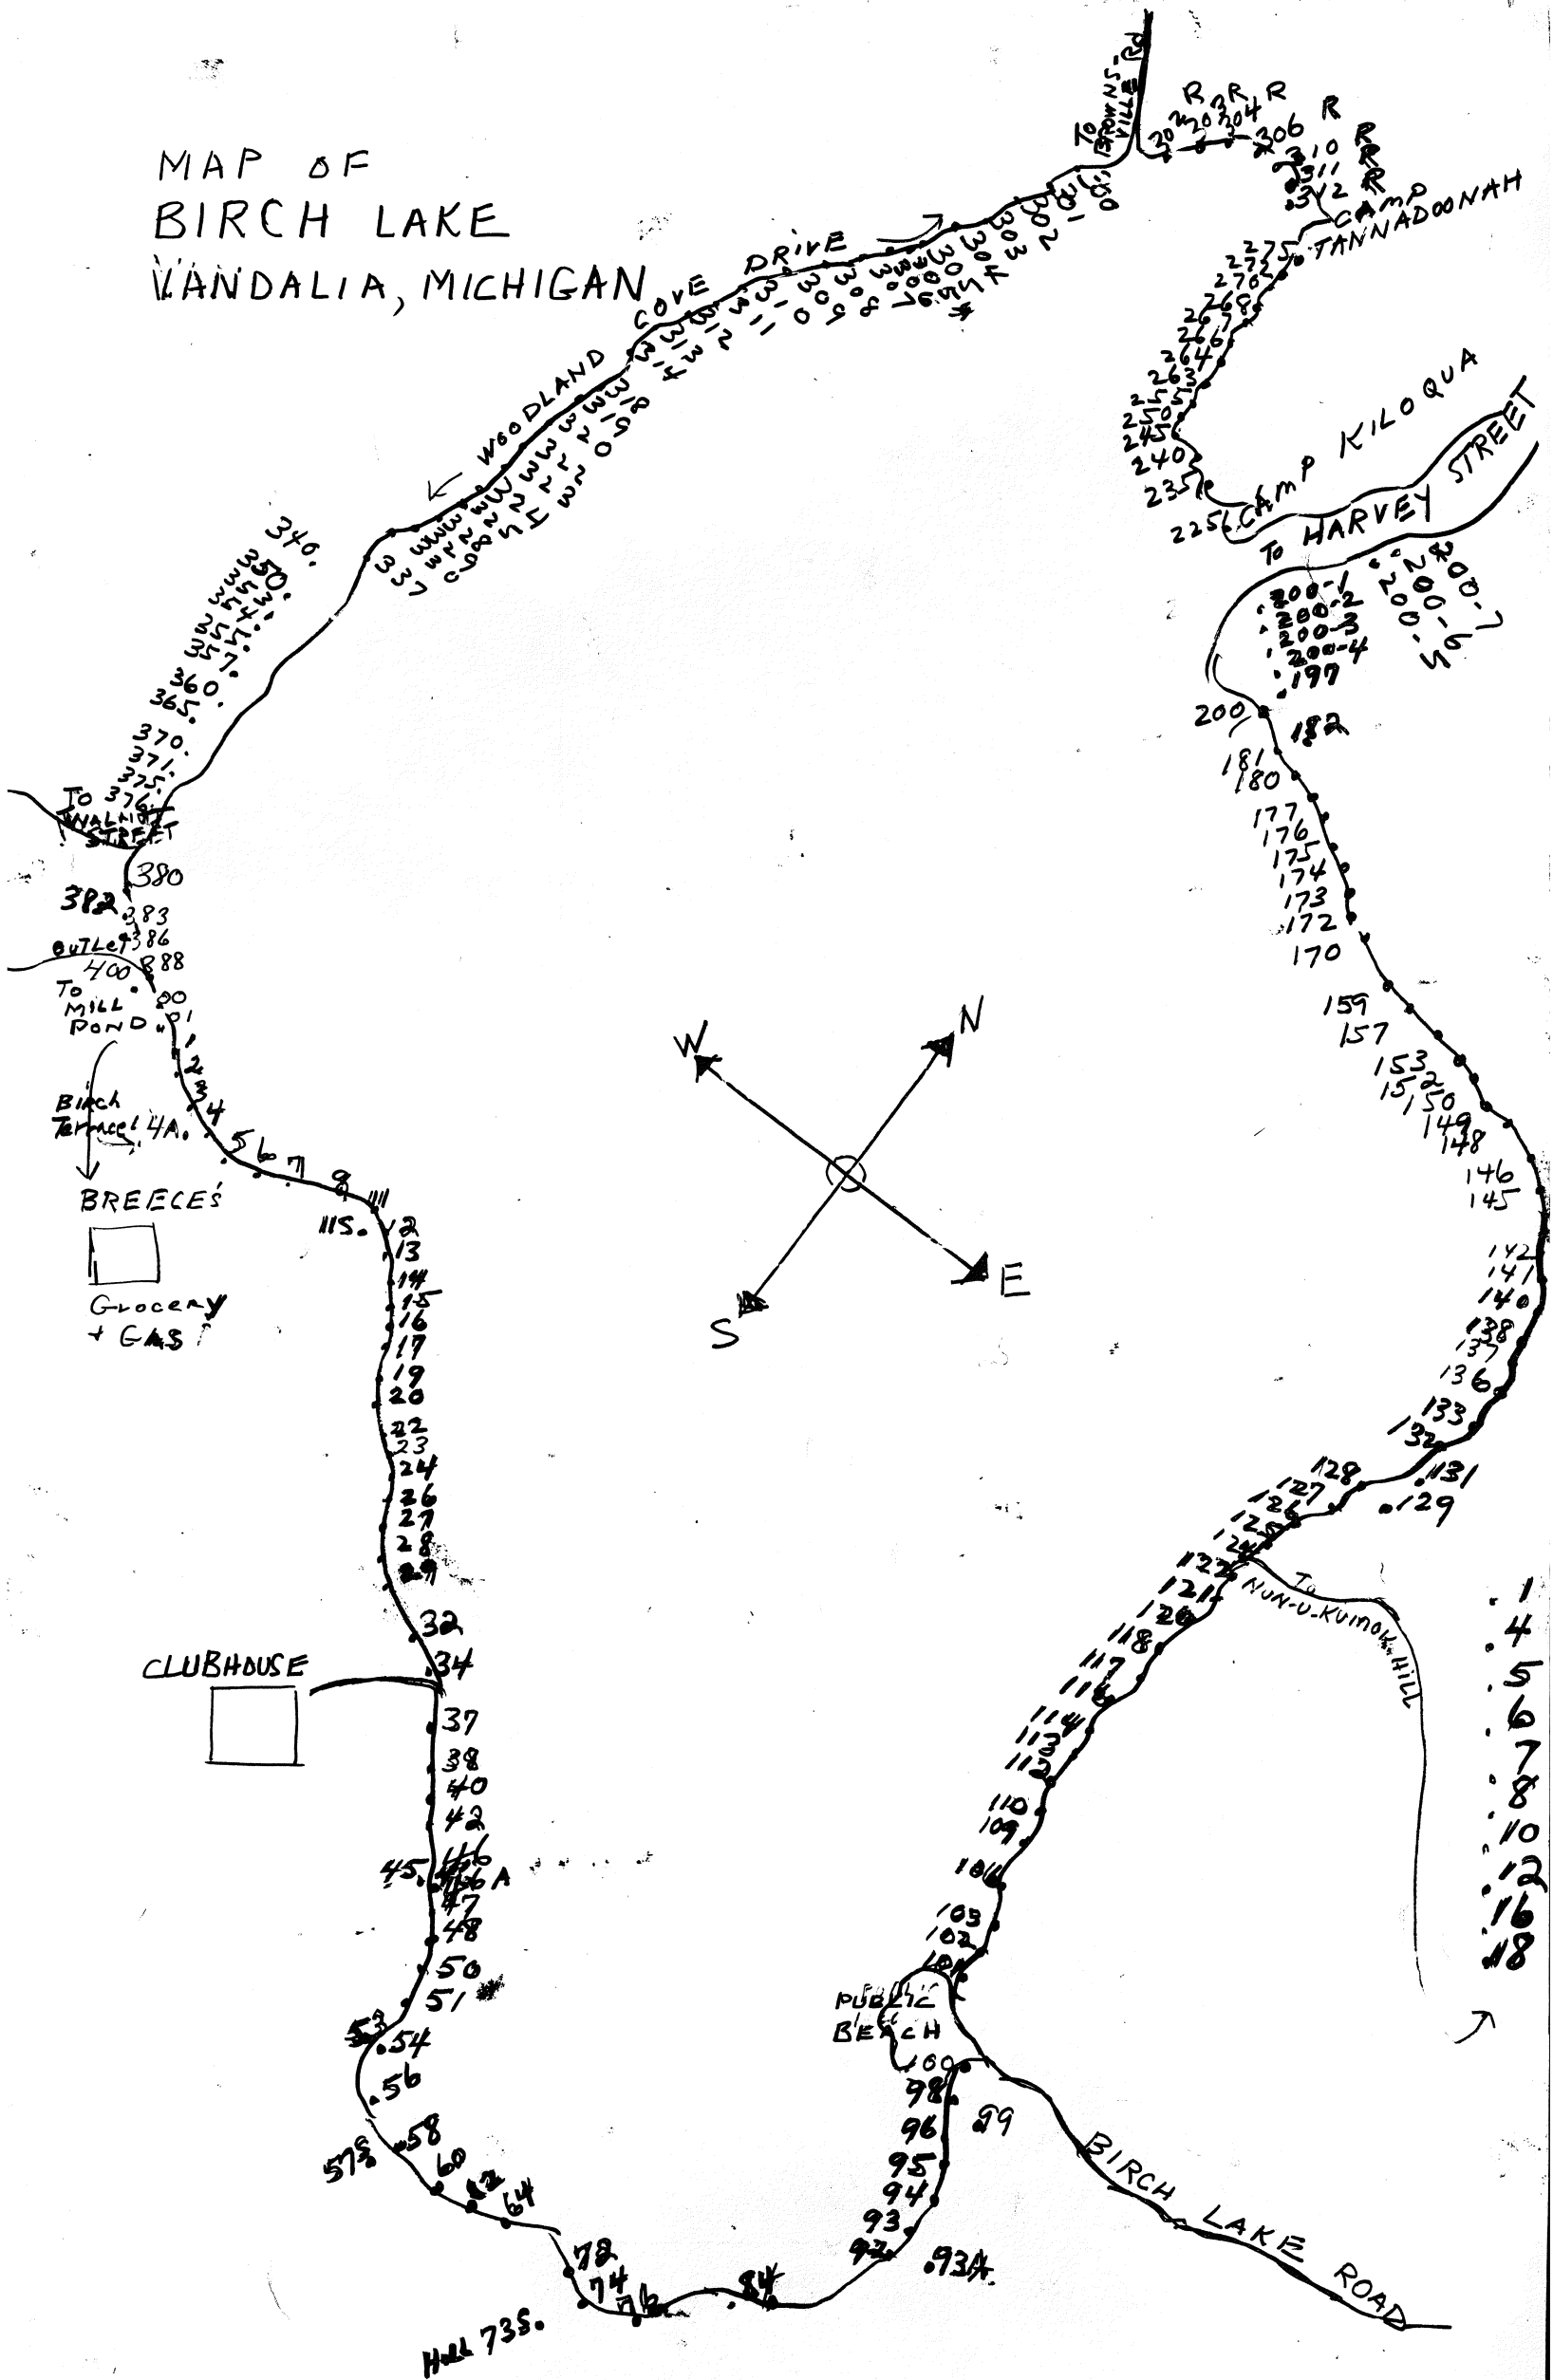

1966

MAP OF BIRCH LAKE WANDALIA, MICHIGAN

- 1
- 2
- 3
- 4
- 5
- 6
- 7
- 8
- 9
- 10
- 11
- 12
- 13
- 14
- 15
- 16
- 17
- 18

SOUTH SIDE

COTTAGE NUMBER

00 Bratcher, Dale and Doris
1140 E. Bronson
So. Bend, Ind. 289-4958