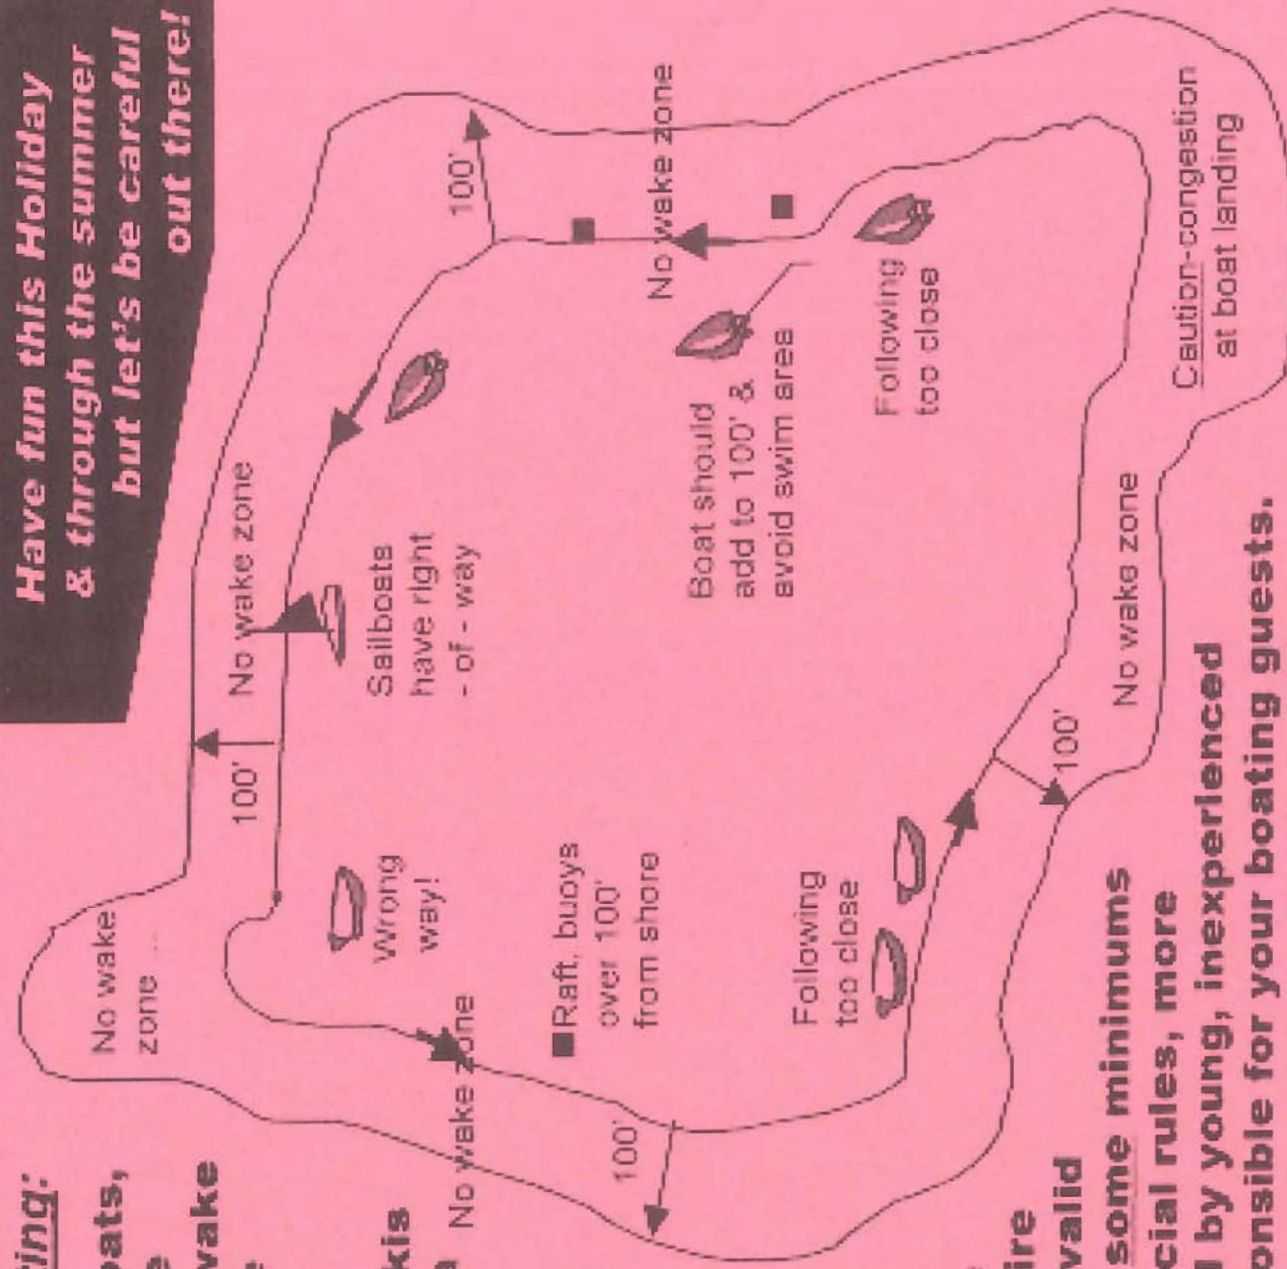

Common-Sense Boating:

- Go slow near other boats, rafts & shore. You are responsible for your wake
- Take your time & give room - stay 100' from boats, rafts & shore
- Pulling someone on skis or tube requires extra caution, an observer & add the length of your tow line to the 100' rule
- Drive only in the counter-clock-wise direction (flow)
- One wearable USCG life jacket must be available for each person on board! One throwable device, a fire extinguisher, horn & valid boat registration are some minimums
- PWCs have many special rules, more caution must be used by young, inexperienced drivers. You are responsible for your boating guests.
- Consult the Cass County Sheriff's Dept. (Marine Div. for Michigan boating laws

Have fun this Holiday & through the summer but let's be careful out there!