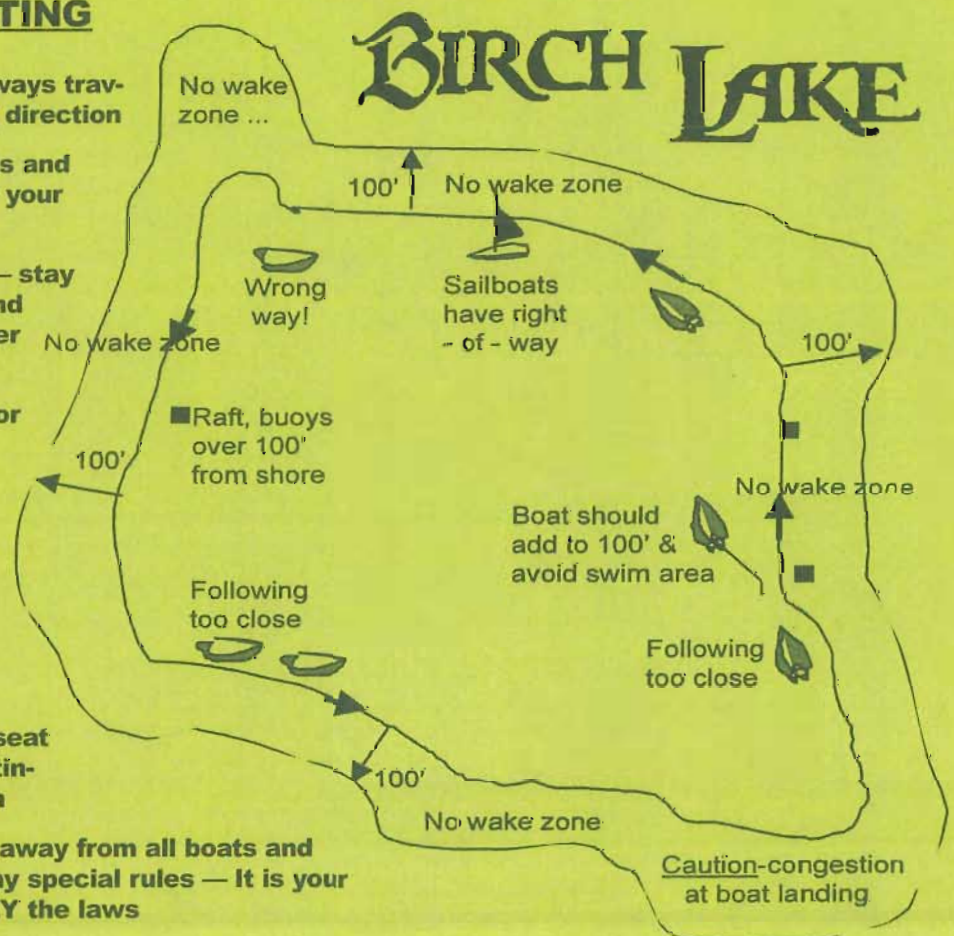

COMMON SENSE BOATING

- * No matter what your speed, always travel in a **COUNTER CLOCK-WISE** direction
- * Go **SLOW** near other boats, rafts and shore. You are responsible for your wake.
- * Take your time and give room — stay **100'** from shore, other boats and rafts when you are travelling over wake speed
- * When pulling someone on skis or a tube, you **MUST** have an observer. Watch out for other boats and be sure to add the length of your tow line to the 100' clearance rule
- * There must be one **USCG-approved LIFE JACKET** for every person on board, as well as one throwable device (seat cushion, etc.), a horn, a fire extinguisher, and a valid registration
- * **PWCs (Jet Skis)** must stay 100' away from all boats and other PWCs. Jet skis have many special rules — It is your responsibility to know and **OBEY** the laws
- * Be responsible for everyone on your boat — safety is **NO ACCIDENT!**