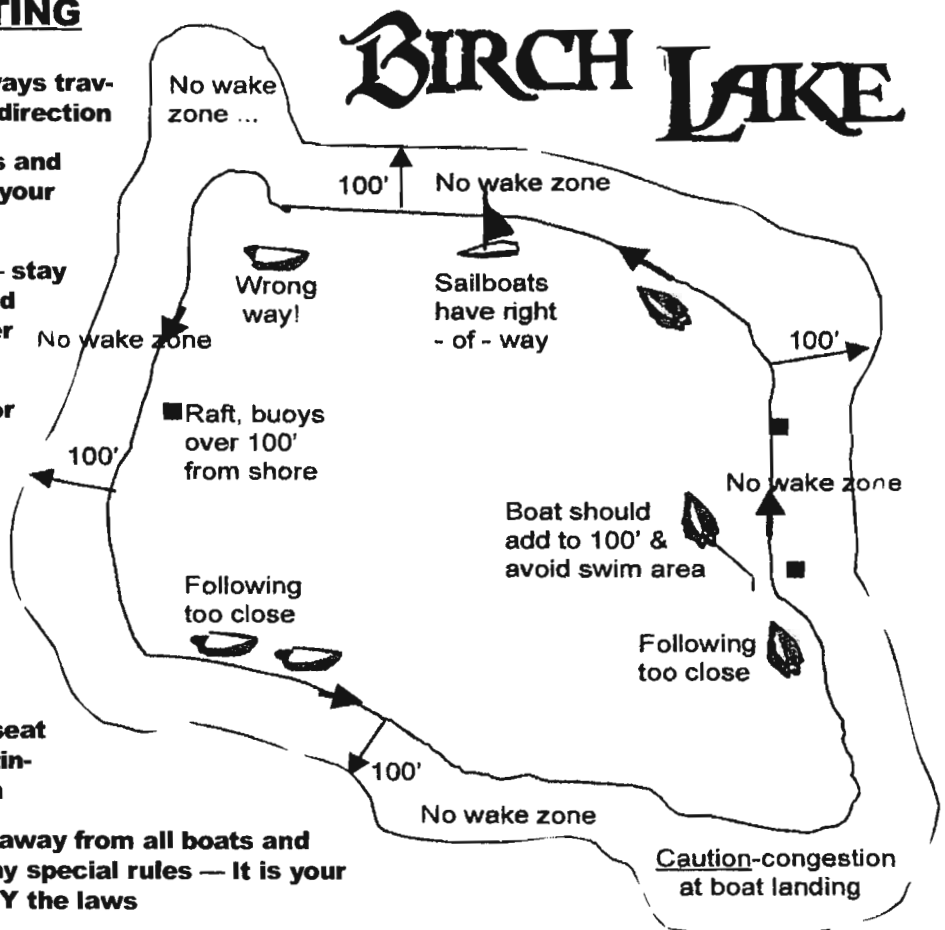

COMMON SENSE BOATING

- No matter what your speed, always travel in a **COUNTER CLOCK-WISE** direction
- Go **SLOW** near other boats, rafts and shore. You are responsible for your wake.
- Take your time and give room — stay **100'** from shore, other boats and rafts when you are travelling over wake speed
- When pulling someone on skis or a tube, you **MUST** have an observer. Watch out for other boats and be sure to add the length of your tow line to the 100' clearance rule
- There must be one **USCG-approved LIFE JACKET** for every person on board, as well as one throwable device (seat cushion, etc.), a horn, a fire extinguisher, and a valid registration
- **PWCs (Jet Skis)** must stay 100' away from all boats and other PWCs. Jet skis have many special rules — It is your responsibility to know and **OBEY** the laws
- Be responsible for everyone on your boat — safety is **NO ACCIDENT!**