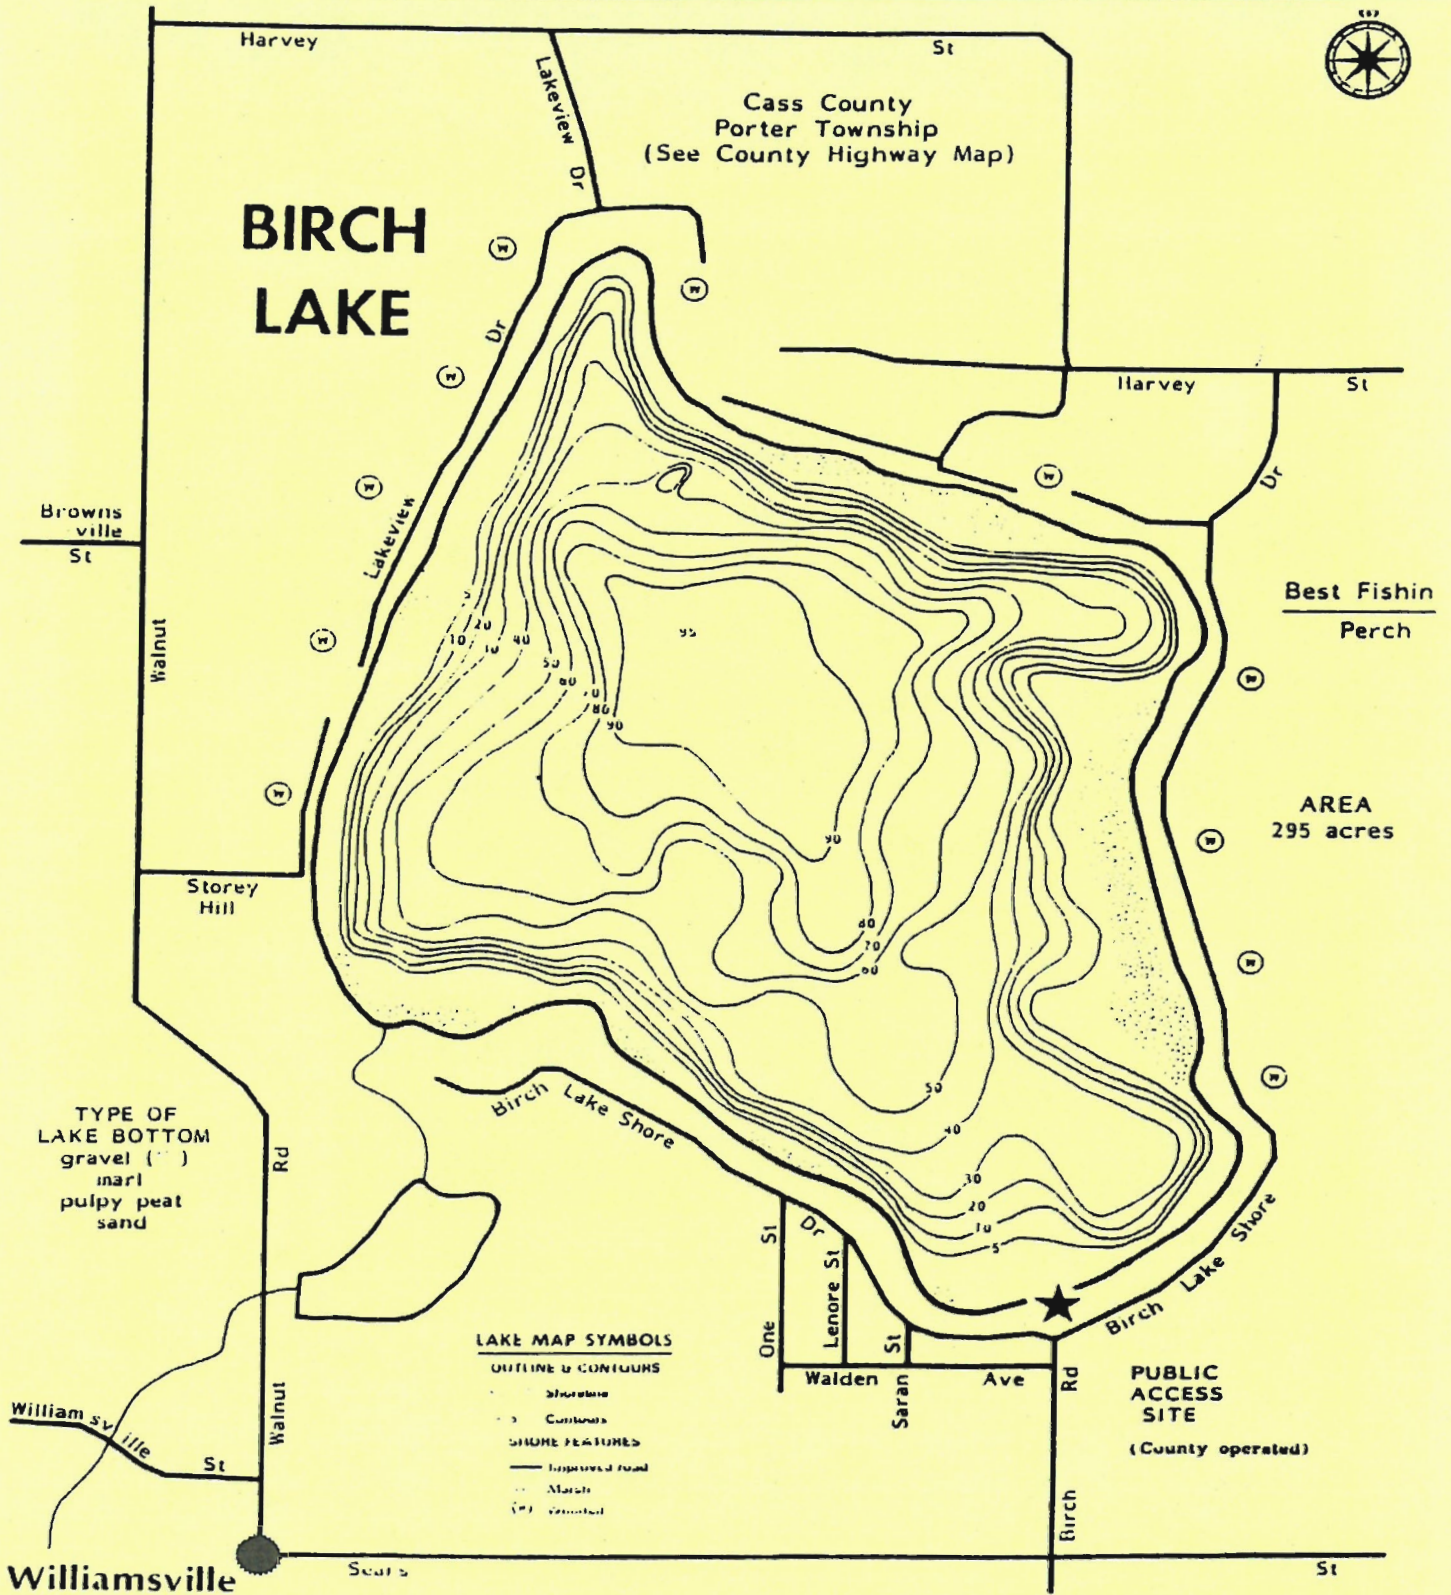

## For all emergencies call **9-1-1**

**SUPRA**  
Superior boating

**SUPER  
SAVINGS  
ALL YEAR**

**Moomba**  
Wakeboard Boats

**Avalon**

Luxury Pontoon

**Apollo  
Marine is  
Open  
7 days  
a week  
call or  
stop by  
today  
and  
START  
SAVING!**