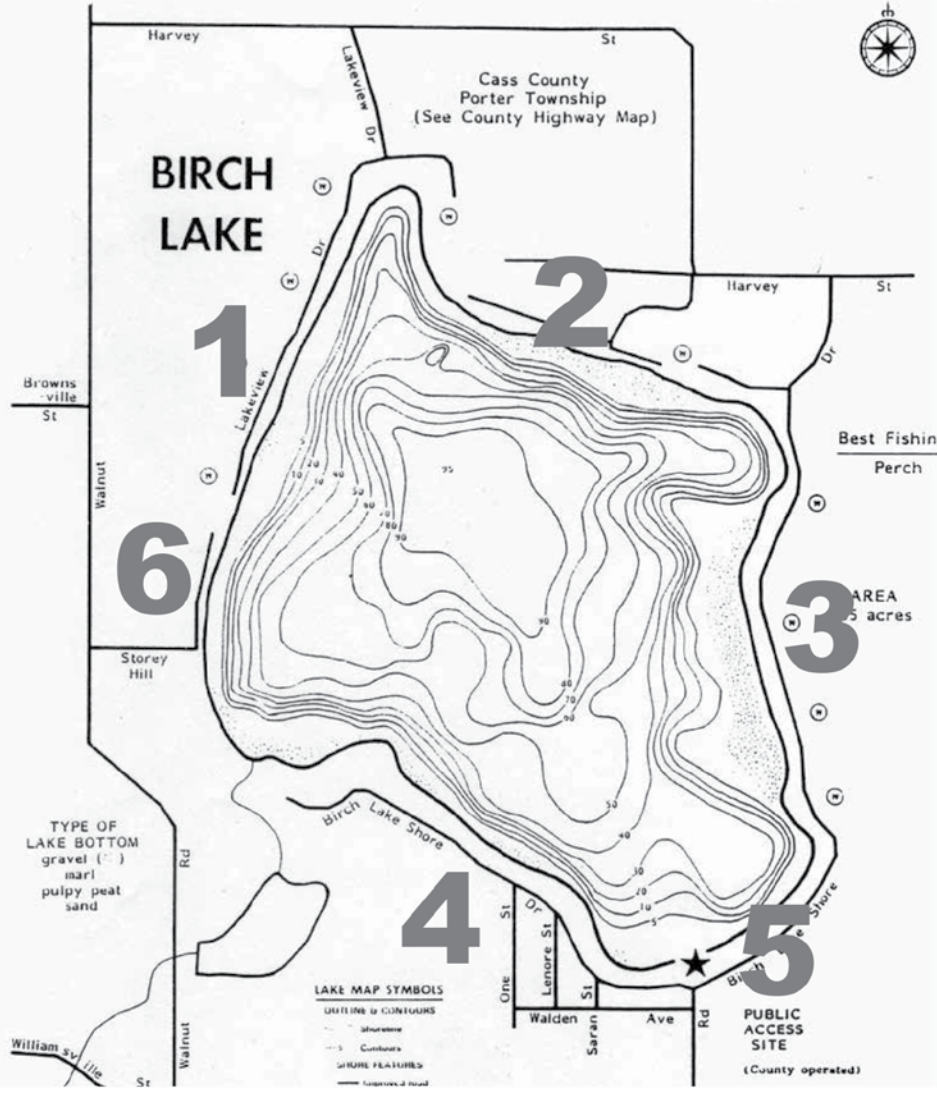

BIRCH LAKE 2020 DIRECTORY

EMERGENCY HEART DEFIBRILLATOR (AED) locations on Birch Lake

CALL 9-1-1

**FOR
EMERGENCY
USE ONLY
ALARM WILL
SOUND**

This project was made possible by the **Birch Lake Yacht Club** and the **Birch Lake Homeowners Association**
7/14/2018

There are six (6) automated external defibrillator units on Birch Lake. The boxes that contain these devices are located at the following locations (see map):

1. **West Shore**, Sheffieck home, 62875 Birch Lakeview Dr.
2. **North Shore**, Smitley home, 14859 Birch Northshore Dr.15046
3. **East Shore**, Vitale home, 63174 Birch Rd.
4. **South Shore**, Eberhart home, 15046 Birch Lakeshore Dr.
5. **South/East Shore**, Troeger home, 63696 Birch Rd.
6. **Southwest Shore**, DeYoung home, 63255 Storey Hill St.