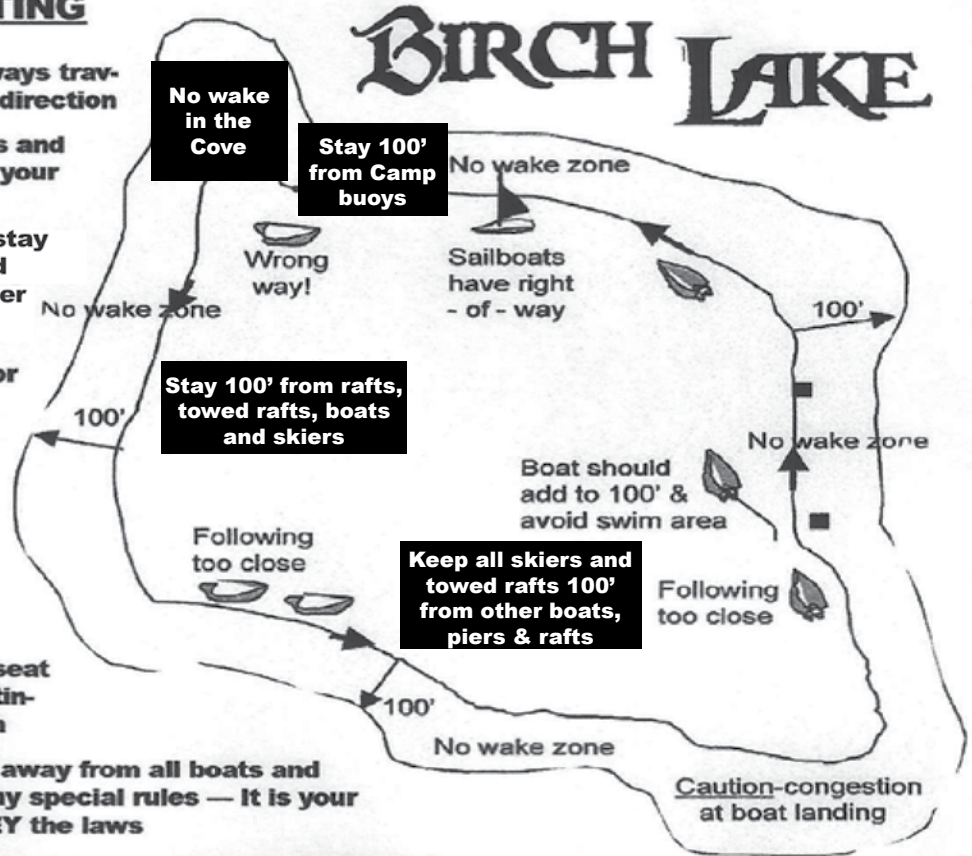

There are six (6) automated external defibrillator units on Birch Lake. The boxes that contain these devices are located at the following locations (see map):

1. **West Shore**, Sheffieck home, 62875 Birch Lakeview Dr.
2. **North Shore**, Smitley home, 14859 Birch Northshore Dr.15046
3. **East Shore**, Vitale home, 63174 Birch Rd.
4. **South Shore**, Eberhart home, 15046 Birch Lakeshore Dr.
5. **South/East Shore**, Troeger home, 63696 Birch Rd.
6. **Southwest Shore**, DeYoung home, 63255 Storey Hill St.

NEW

now you can go online at [HTTP://BIRCHLAKEYACHTCLUB.COM](http://BIRCHLAKEYACHTCLUB.COM) to pay your dues

NEW

COMMON SENSE BOATING

- * No matter what your speed, always travel in a **COUNTER CLOCK-WISE** direction
- * Go **SLOW** near other boats, rafts and shore. You are responsible for your wake.
- * Take your time and give room - stay 100' from shore, other boats and rafts when you are travelling over wake speed
- * When pulling someone on skis or a tube, you **MUST** have an observer. Watch out for other boats and be sure to add the length of your tow line to the 100' clearance rule
- * There must be one USCG-approved **LIFE JACKET** for every person on board, as well as one throwable device (seat cushion, etc.), a horn, a fire extinguisher, and a valid registration
- * **PWCs (Jet Skis)** must stay 100' away from all boats and other PWCs. Jet skis have many special rules — It is your responsibility to know and **OBEY** the laws
- * Be responsible for everyone on your boat — safety is **NO ACCIDENT!**

SLOW DOWN

**BIRCH LAKE HAS
NARROW ROADS,
LOTS OF PEDESTRIANS,
A TON OF CHILDREN,
GRANDCHILDREN AND PETS**

**SLOW DOWN ON
OUR ROADS
AND ON THE HILLS
TO AND FROM
THE LAKE!**

**SPEED LIMIT
15 MPH**

*These messages
brought to you
by the Birch Lake
Homeowners
Association*